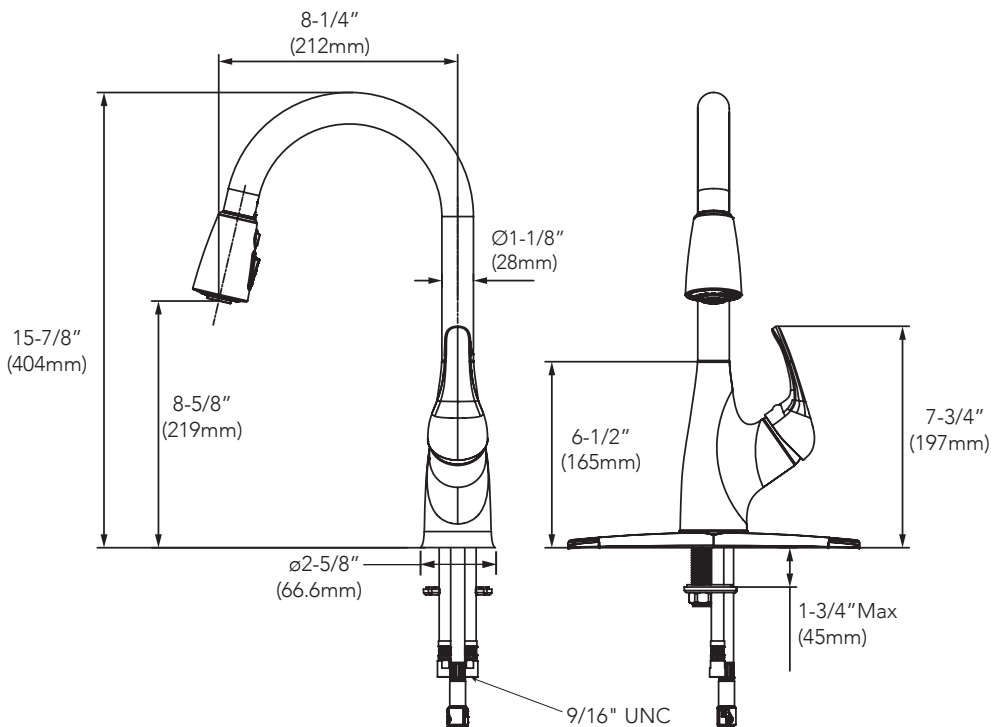

### Product Features

- Ceramic disc cartridge
- Metal lever handle
- 2 Function sprayhead with pause
- Single hole or 3-hole sink installation with included optional deck plate
- PFXC9011CP/BN Max flow rate: 1.8 gpm (6.8L/min) at 60 psi
- PFXC9011LFBN Max flow rate: 1.0 gpm (3.7L/min) at 60 psi
- Lifetime limited warranty
- Meets ASME : A112.18.1
- NSF 61 compliant
- cUPC/IAPMO listed
- Lever handle meet ADA compliant

### Available Parts

OBPF63538502*	Sprayhead (1.8gpm)
PFXC9011SPRY*	Sprayhead (1.0gpm)

Note: 1.0 gpm sprayheads available as optional low flow sprayheads for faucet PFXC9011CP/BN. PFXC9011LFBN is available as a full faucet with 1.0 gpm flow rate.

### Product Specifications

\* All measurements are nominal. Please verify before actual installation.